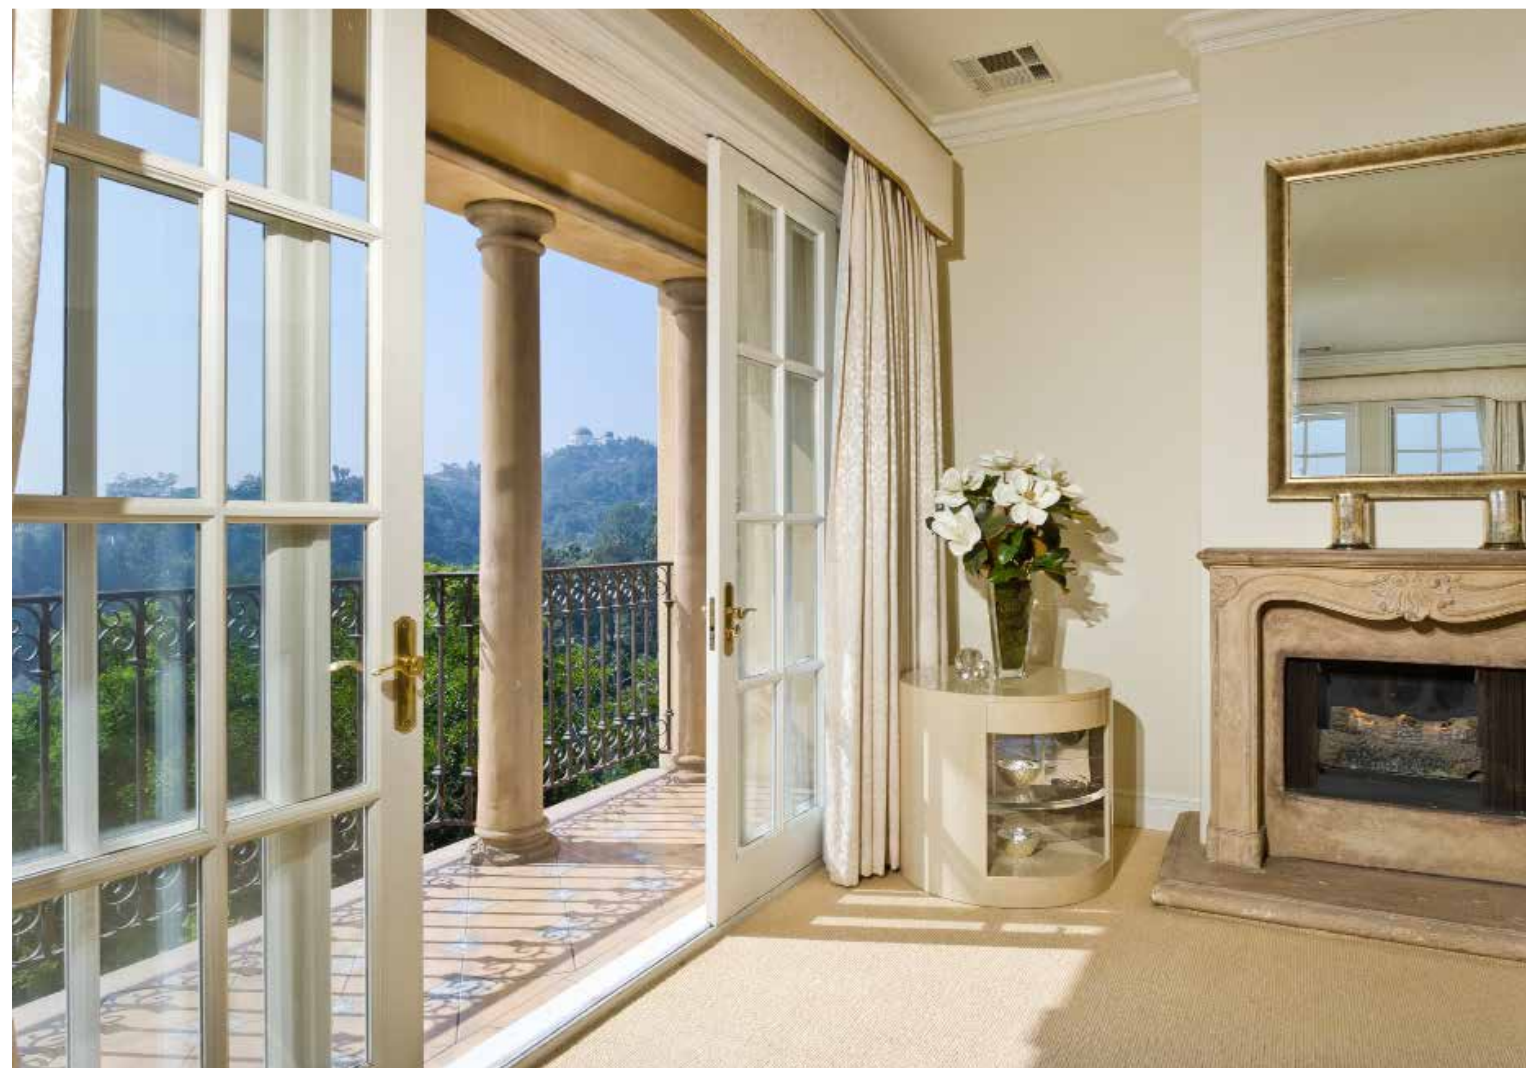

BUYORSELLAHOMELOSANGELES.COM | 310.913.1184

CONNIE DE GROOT

This exquisitely designed private estate is situated on 1.3± acres overlooking the city and its landmarks and is located in a uniquely tranquil and private setting. This home offers over 8,000 sq.ft. of interior space, 5 bedrooms, 6 baths, multiple private balconies, an expansive grand pool with a pool house, home theatre, and a relaxing library. Perched above the city lights this unique property boasts commanding views from almost every room.

Additional highlights include: grand entry, bright formal living and dining rooms with head-on city views, soaring ceilings throughout; an entertainers' paradise, this estate can easily accommodate 200 guests for entertaining.